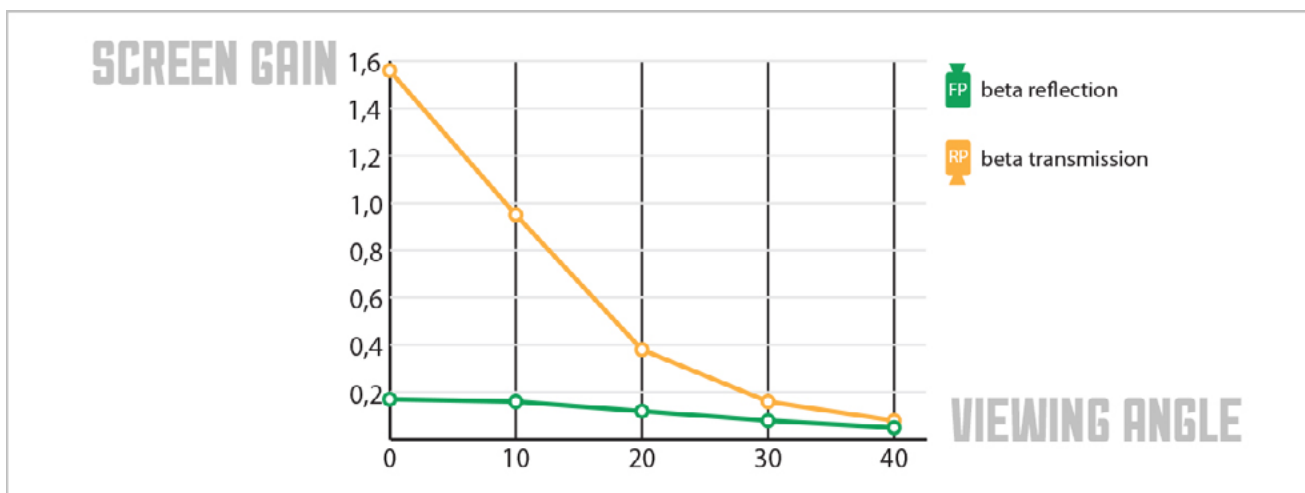

RP BLACK

TECHNICAL DATA SHEET

September 2015

High gain rear projection screen. For use with single, strong projector. Prevents interference from front of house light.

» ARTICLE CODE	» WIDTH	» LENGTH	» WEIGHT
4845 0210 0578	220 cm	± 100 m	415 g/m ²

» COMPOSITION
100% PVC

» FLAME RESISTANCE	
NFP	CLASS M2
BS 5867 PART 2 TYPE B	PASS

» OPTICAL CHARACTERISTICS

» AVAILABLE COLOURS

0578