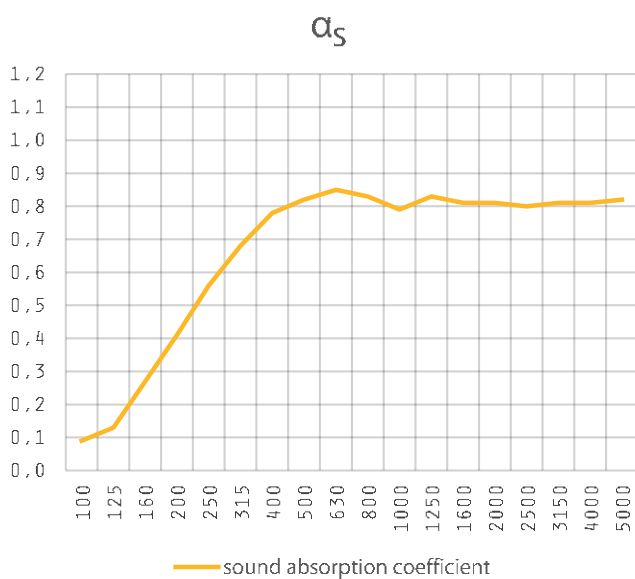

VELOURS VERDI

TECHNICAL DATA SHEET

October 2017

Medium weight cotton stage velvet. The flat-pile Verdi velvet is available in an elegant colour range with a medium satin sheen. Achieves high sound absorption values even over as 0.80!

» FLAME RESISTANCE NFP 92-501 DIN 4102 BS 5867 PART 2 TYPE B (1980)	CLASS M1 CLASS B1 PASS
---	------------------------------

» TEAR STRENGTH ISO 13937-3: 2000 Warp: 29 N - Weft: 22 N	» TENSILE STRENGTH ISO13934-1: 1999 Warp: 259 N - Weft 509 N	» COLOUR FASTNESS TO LIGHT ISO 105-B02-2014 Note 5
--	---	---

» AVAILABLE COLOURS *

* Custom colours available on request per 2 rolls.

VELOURS VERDI

TECHNICAL DATA SHEET

October 2017

SOUND ABSORPTION

full box pleated curtain • 15 cm from the wall

f(Hz)	α_s
100	0,09
125	0,13
160	0,27
200	0,41
250	0,56
315	0,68
400	0,78
500	0,82
630	0,85
800	0,83
1000	0,79
1250	0,83
1600	0,81
2000	0,81
2500	0,80
3150	0,81
4000	0,81
5000	0,82

ISO 11654

$\alpha_w = 0,80$