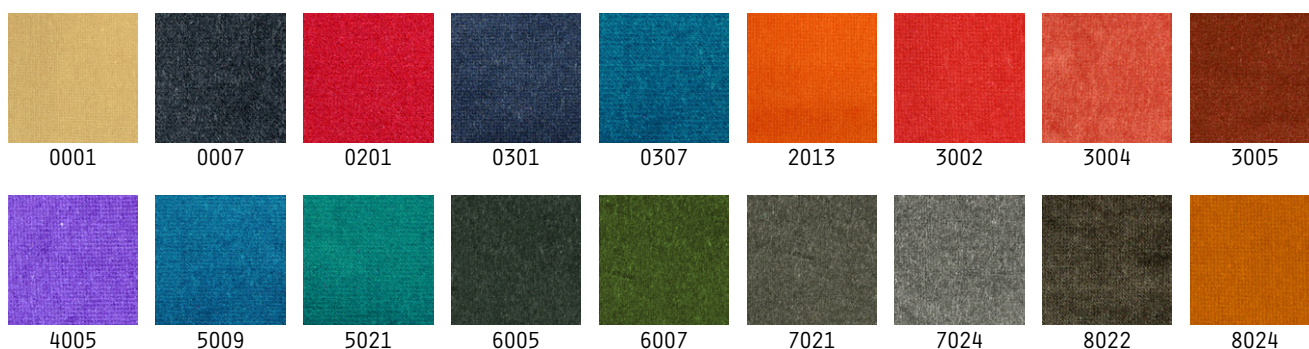

VELOURS VERDI

TECHNICAL DATA SHEET

October 2017

Medium weight cotton stage velvet. The flat-pile Verdi velvet is available in an elegant colour range with a medium satin sheen. Achieves high sound absorption values even over as 0.80!

» ARTICLE CODE 1160 0140 #	» WIDTH 140 cm	» LENGTH ± 42 m	» WEIGHT 525 g/m ²
--------------------------------------	--------------------------	---------------------------	---

» COMPOSITION 89% CO + 11% MD	» CARE INSTRUCTIONS 
---	---

» AVAILABLE COLOURS *

* Custom colours available on request per 2 rolls.

VELOURS VERDI

TECHNICAL DATA SHEET

October 2017

SOUND ABSORPTION

full box pleated curtain • 15 cm from the wall

f(Hz)	α_s
100	0,09
125	0,13
160	0,27
200	0,41
250	0,56
315	0,68
400	0,78
500	0,82
630	0,85
800	0,83
1000	0,79
1250	0,83
1600	0,81
2000	0,81
2500	0,80
3150	0,81
4000	0,81
5000	0,82