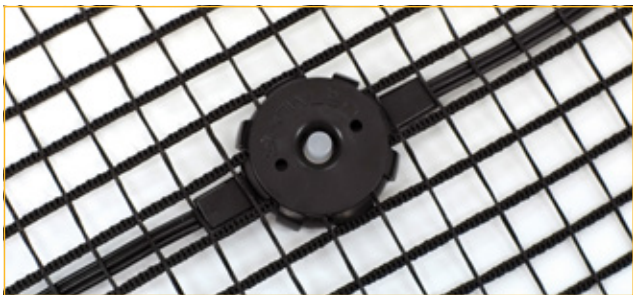

SHOWLED ANIMATION WATERPROOF

TECHNICAL DATA SHEET

August 2017

Waterproof LEDs bring the ShowLED Animation system outdoors.

» COMPONENT PARTS

» SPECIFICATIONS

Information

- Water and UV proof cabling with moulded connectors
 - SMD RGB LED
 - Custom lens applied to the moulded LED sockets
 - Conforms to EN 60529:1991 + A1:2000 standards
 - Fully certified IP 65 rating
 - 3000 Hz dimmer modulation frequency
-