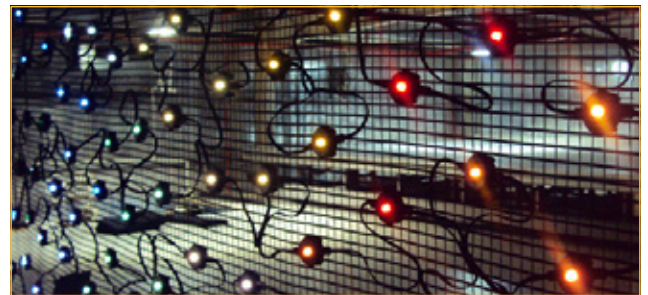

SHOWLED ANIMATION WATERPROOF

TECHNICAL DATA SHEET

August 2017

Waterproof LEDs bring the ShowLED Animation system outdoors.

» COMPONENT PARTS

» SPECIFICATIONS

Information

- Water and UV proof cabling with moulded connectors
 - SMD RGB LED
 - Custom lens applied to the moulded LED sockets
 - Conforms to EN 60529:1991 + A1:2000 standards
 - Fully certified IP 65 rating
 - 3000 Hz dimmer modulation frequency
-