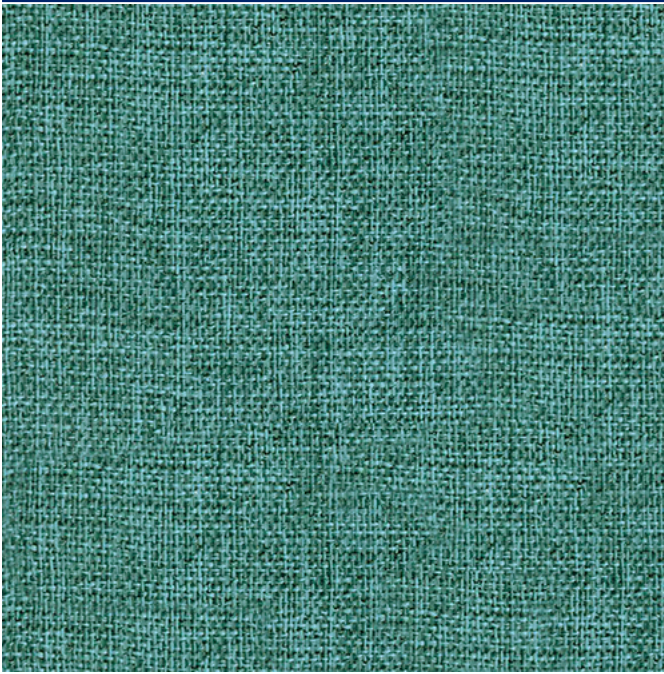

JOVER

DESDE 1965

ORILLO EDGE LISIERE

ORILLO EDGE LISIERE

OSCURANTE KAIRO FR
Reference 016500654

Composition: 100%PES
Useful width in cms: 300 cm.
Pattern repeat (height): 1
Pattern repeat (width): 1
Repeat for cutting cm.: 1
Design direction: Railroded
Weight sm: 320
Ligth fastness: 5
Pilling: 5
Fire retardant EN13773
Acoustic absorption coefficient (alpha=): 0,9
Shrinkage (warp): -0,30 %
Shrinkage (weft): -0,20 %